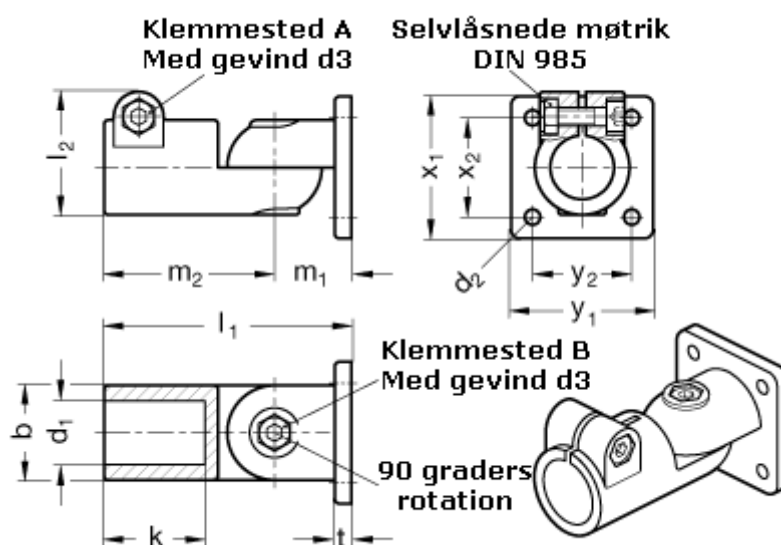

Article number: 20282B40T2SW

Description: E+G Swivel clamp connector joint
GN 282-B40-T-2-SW

Measures

b = 65	m2 = 115
d1 = B40	t = 14
d2 = 11.0	x1 = 105
d3 = M10	x2 = 74
k = 74.0	y1 = 105
l1 = 167.0	y2 = 74
l2 = 77.5	
m1 = 52.0	